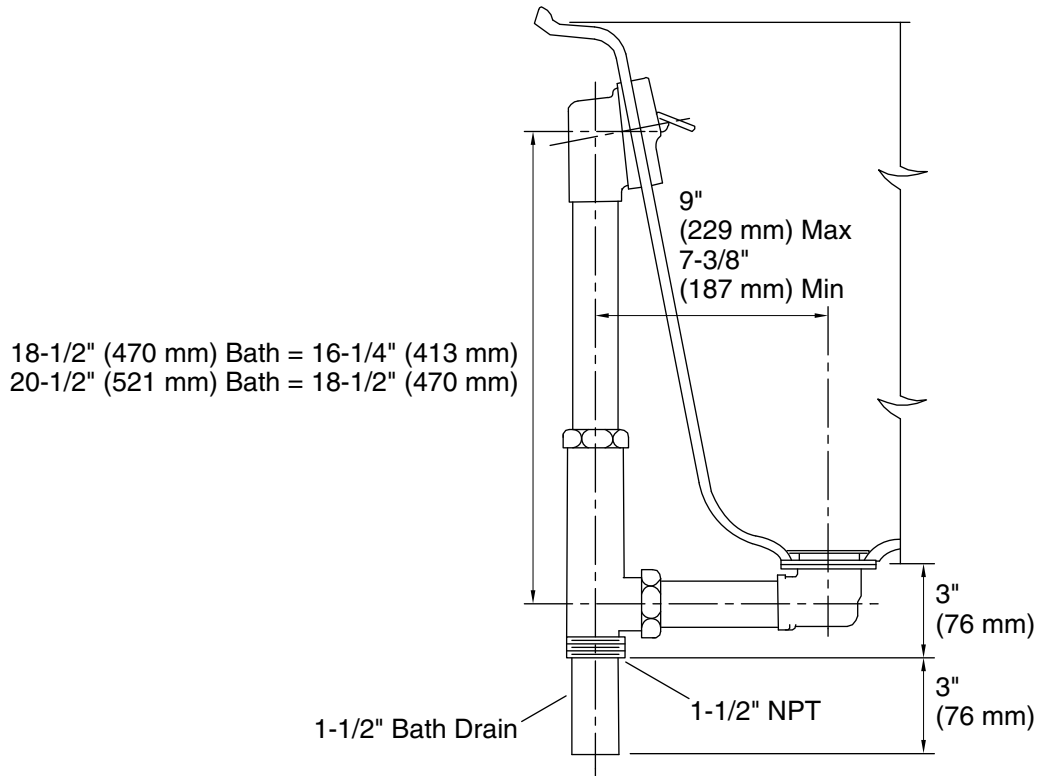

## Features

- 1½" (38 mm) connection.

## Installation

- For 18-1/2" (470 mm) to 20-1/2" (521 mm) deep bath installations.
- 20-gauge brass construction.
- Brass tailpiece.
- Adjustable trip lever pop-up drain.
- For through-the-floor installations.
- Removable grid strainer.

### Technical Information

All product dimensions are nominal.